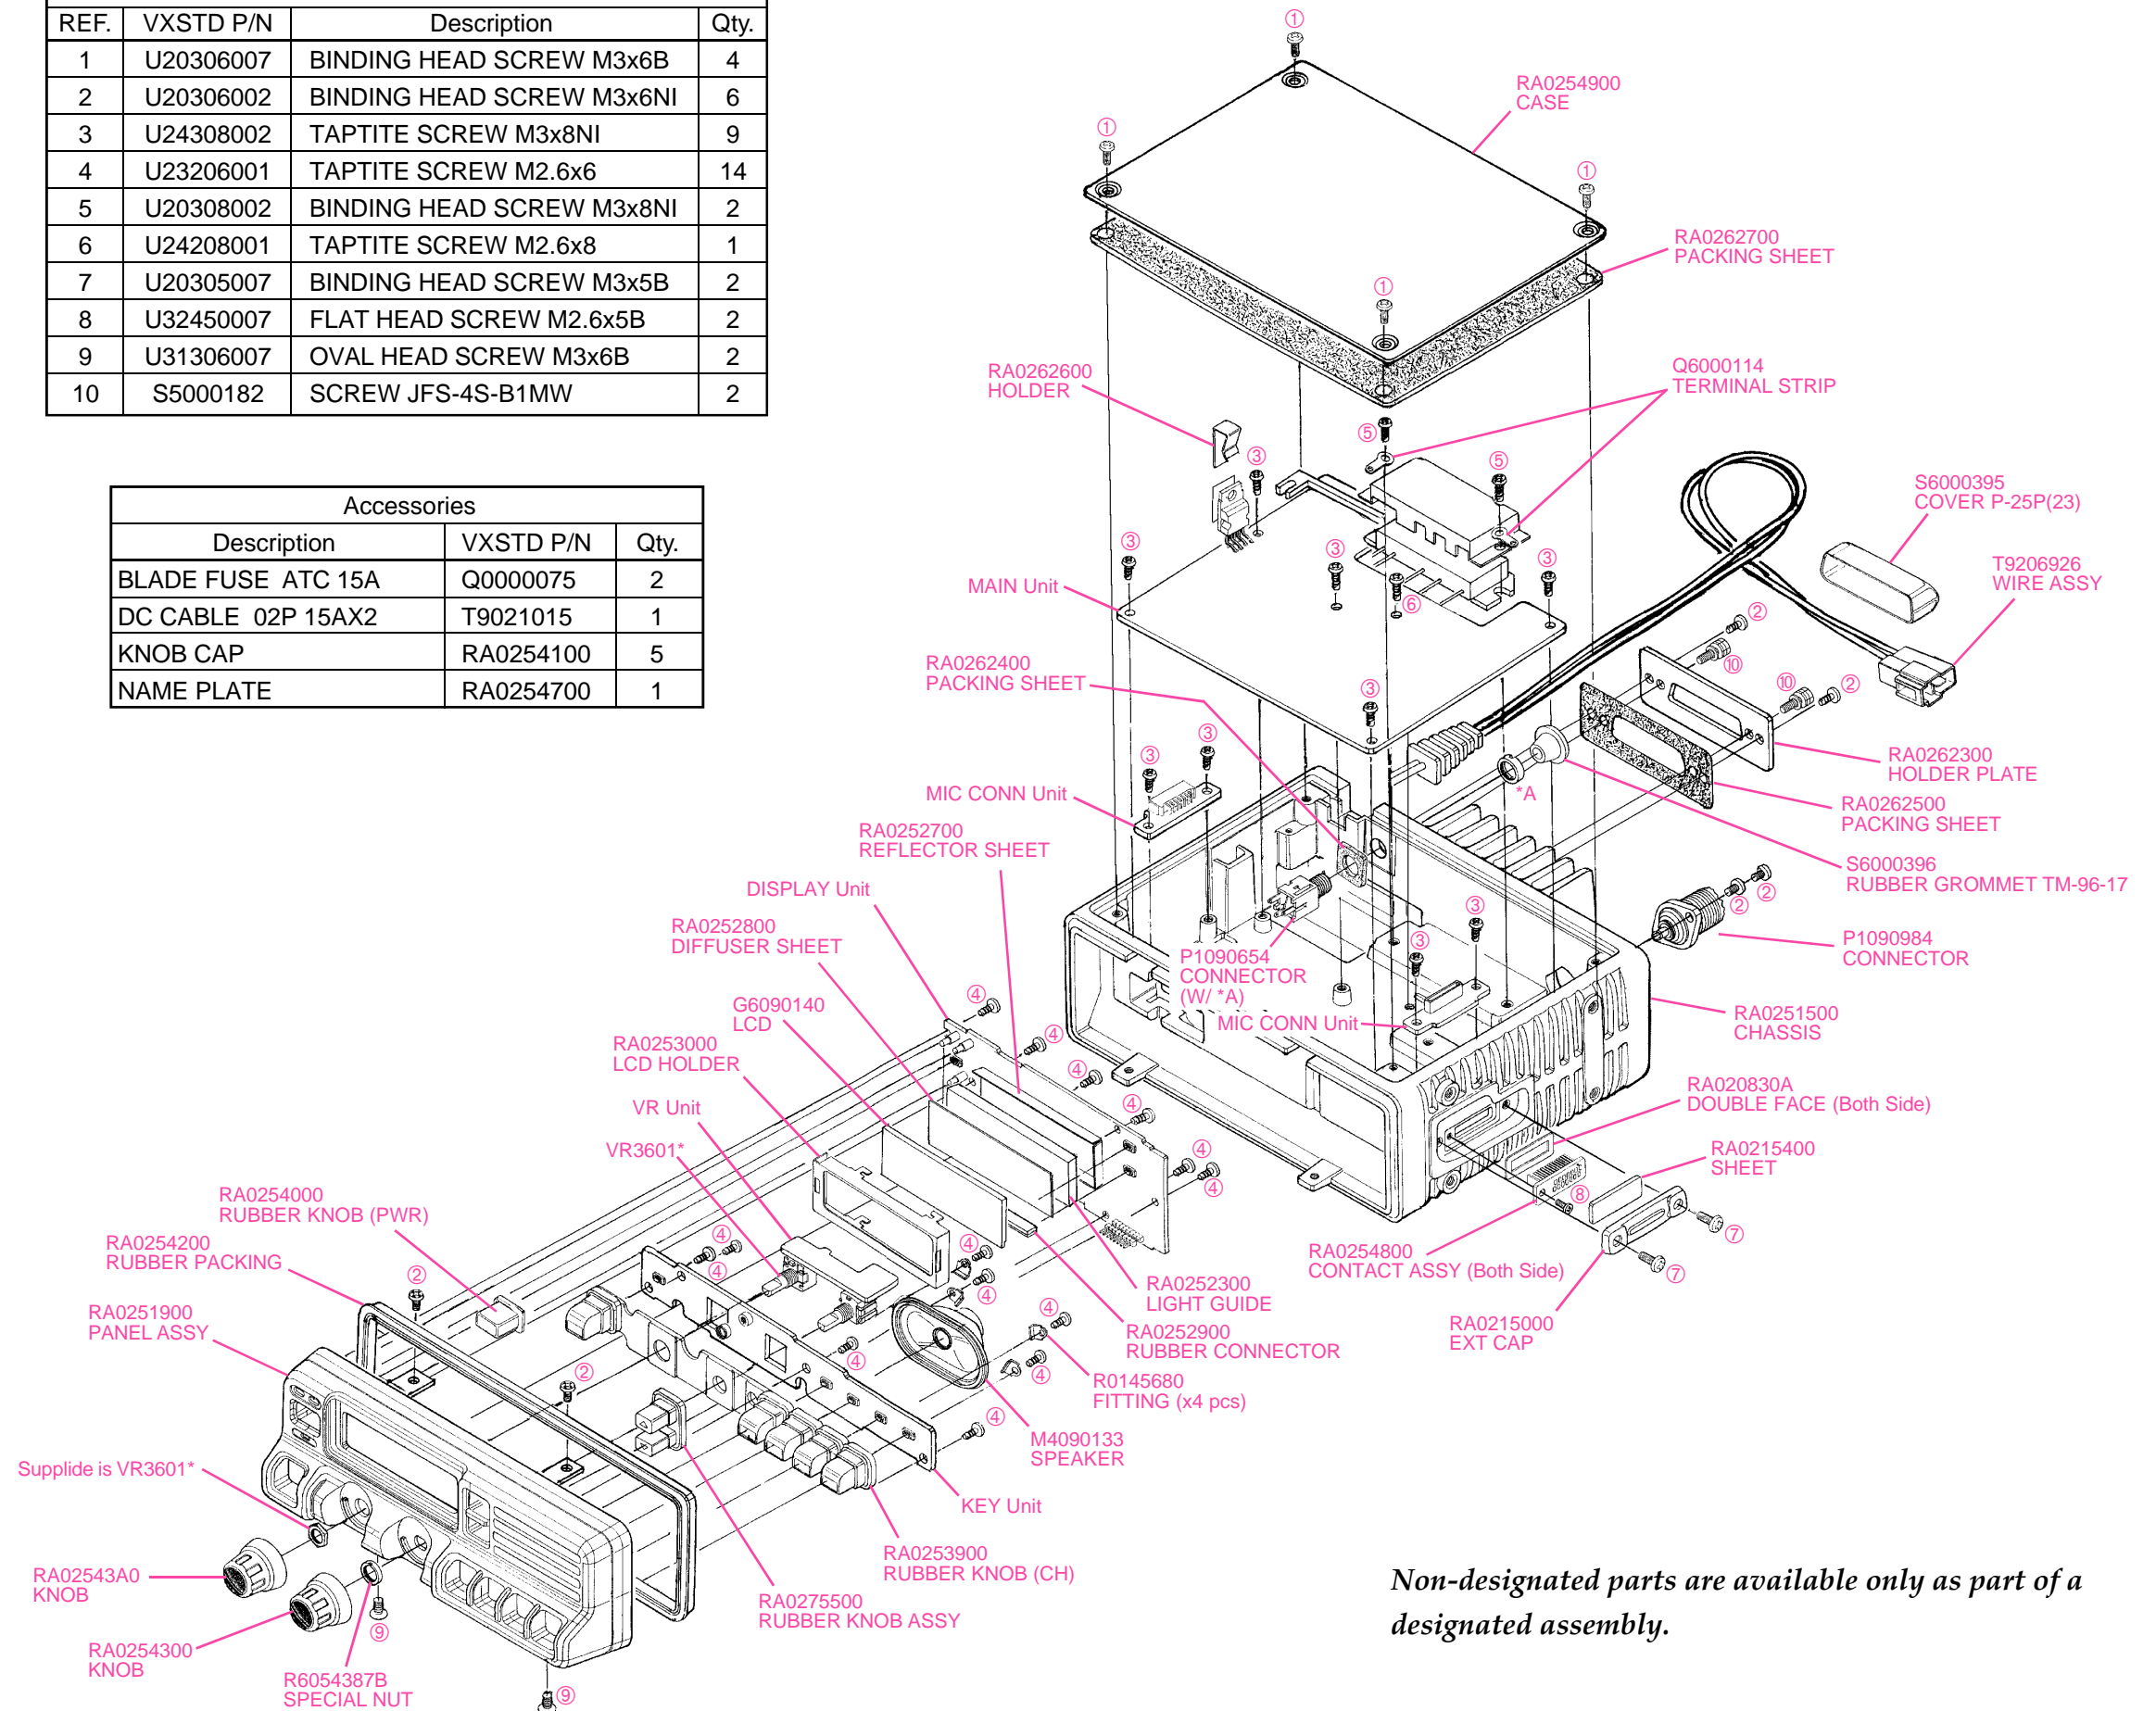

# Exploded View & Miscellaneous Parts

Screw List			
REF.	VXSTD P/N	Description	Qty.
1	U20306007	BINDING HEAD SCREW M3x6B	4
2	U20306002	BINDING HEAD SCREW M3x6NI	6
3	U24308002	TAPTITE SCREW M3x8NI	9
4	U23206001	TAPTITE SCREW M2.6x6	14
5	U20308002	BINDING HEAD SCREW M3x8NI	2
6	U24208001	TAPTITE SCREW M2.6x8	1
7	U20305007	BINDING HEAD SCREW M3x5B	2
8	U32450007	FLAT HEAD SCREW M2.6x5B	2
9	U31306007	OVAL HEAD SCREW M3x6B	2
10	S5000182	SCREW JFS-4S-B1MW	2

Accessories		
Description	VXSTD P/N	Qty.
BLADE FUSE ATC 15A	Q0000075	2
DC CABLE 02P 15AX2	T9021015	1
KNOB CAP	RA0254100	5
NAME PLATE	RA0254700	1

*Non-designated parts are available only as part of a designated assembly.*